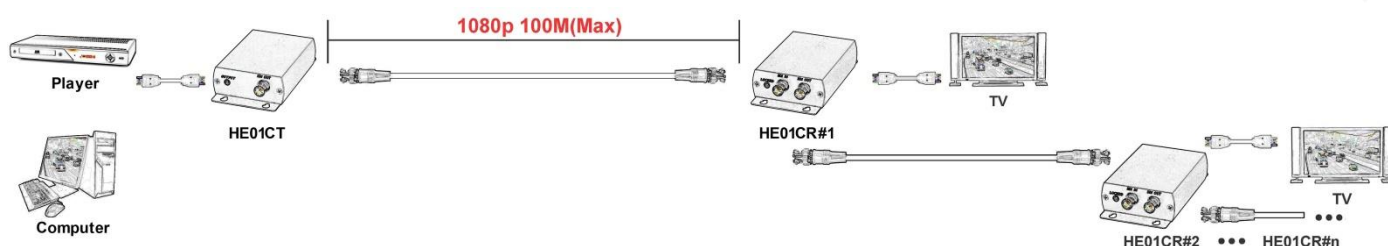

HDMI Extender Series

User Manual

Model : HE01C

HDMI over Coaxial Extender 1080p 100M

Introduction

HE01C is an HDMI extender that can use a coaxial cable to send HDMI signal with a transmission distance of up to 100M. Its RX unit has a BNC loop-out port to daisy chain for HDMI distribution and extension. For each RX added, you can have one additional HDMI output.

Features

- Resolution up to 1080p.
- Signal extension up to 100M over coaxial cable.
- Built-in BNC loop-out port for daisy chain to have multiple remote HDMI displays.

Installation View

Cable

To send HD video must use coaxial cable with Bandwidth at least 1.5G, to send Full HD video must use coaxial cable with bandwidth at least 3G.

Link cable recommend to use high quality 75Ω Coaxial Cable & BNC connector, to use low quality coaxial cable may case signal loss and effect transmission distance and reliability.

Working Distance

Max. distance via high quality 75Ω Coaxial Cable (Belden 1505A Testing)	
SD (480i,576i resolution) (270Mbps)	300M
HD (720p, 1080i, 1080p@24/25/30Hz resolution) (1.45Gbps)	200M
Full HD (1080p@50/60Hz) resolution (2.97Gbps)	100M

LED Indication

HE01CT

GREEN	Power & Signal
ON	Power on
FLASH	Not support HDMI input format

BLUE	SDI signal
ON	SDI signal output

HE01CR

GREEN	Power
BLUE	SDI signal lock

Panel View

HE01CT