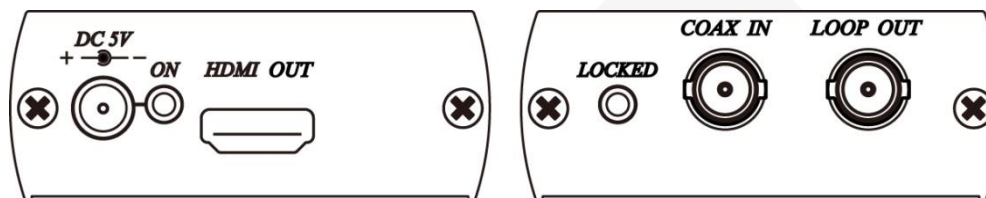

LED Indication

HE01CT

GREEN	Power & Signal
ON	Power on
FLASH	Not support HDMI input format

BLUE	SDI signal
ON	SDI signal output

HE01CR

GREEN	Power
BLUE	SDI signal lock

Panel View

HE01CT

HE01CR

HE01CT Switch Instruction

- | | | |
|---|---|--|
| 1 | ↑ | Video Support: 480i, 576i, 720p@50/59.94/60Hz,
Max resolution 1080i@50/59.94/60Hz. |
| | ↓ | Video Support: 480i, 576i, 720p@50/59.94/60Hz, 1080i@50/59.94/60Hz,
Max resolution 1080p@23.98/24/29.97/30/50/59.94/60Hz. |
| 2 | ↑ | Audio Support LPCM 2 Channels. |
| | ↓ | Audio Support LPCM 7.1 Channels. |