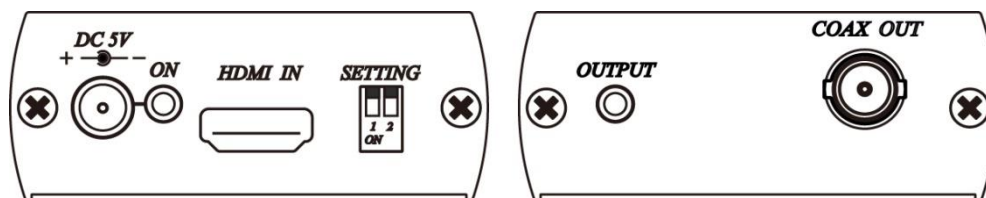

LED Indication

HE01CT

GREEN	Power & Signal
ON	Power on
FLASH	Not support HDMI input format

BLUE	SDI signal
ON	SDI signal output

HE01CR

GREEN	Power
BLUE	SDI signal lock

Panel View

HE01CT

HE01CR

HE01CT Switch Instruction

- | | | |
|---|---|--|
| 1 | ↑ | Video Support: 480i, 576i, 720p@50/59.94/60Hz,
Max resolution 1080i@50/59.94/60Hz. |
| | ↓ | Video Support: 480i, 576i, 720p@50/59.94/60Hz, 1080i@50/59.94/60Hz,
Max resolution 1080p@23.98/24/29.97/30/50/59.94/60Hz. |
| 2 | ↑ | Audio Support LPCM 2 Channels. |
| | ↓ | Audio Support LPCM 7.1 Channels. |